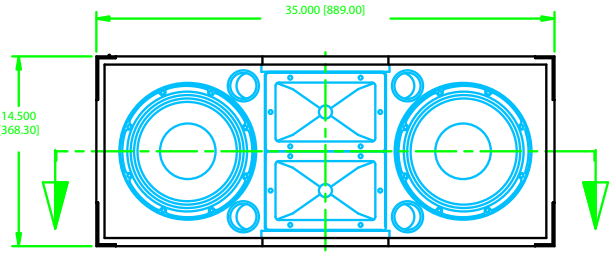

ALA-3 LOUDSPEAKER

OVERHEAD SECTION VIEW

FRONT VIEW

FRONT VIEW
W/GRILL REMOVED

NOTE: DIMENSIONS ARE IN INCHES & [MILLIMETERS]

<small>INFORMATION CONTAINED IN THIS DOCUMENT IS THE SOLE PROPERTY OF APOGEE SOUND INTERNATIONAL, LLC. REPRODUCTION OF ALL OR ANY PART OF THIS DOCUMENT WITHOUT WRITTEN CONSENT FROM APOGEE SOUND INTERNATIONAL, LLC IS PROHIBITED.</small>	NOT TO SCALE			
	SCALE: 1/4	DRAWN: WWE	10/4/00	
	PRODUCT NUMBER: 101-1300	REVISION: A	DRAWING NO. ZALA3	ALA-3 LINE ARRAY LOUDSPEAKER
	SIZE: D			